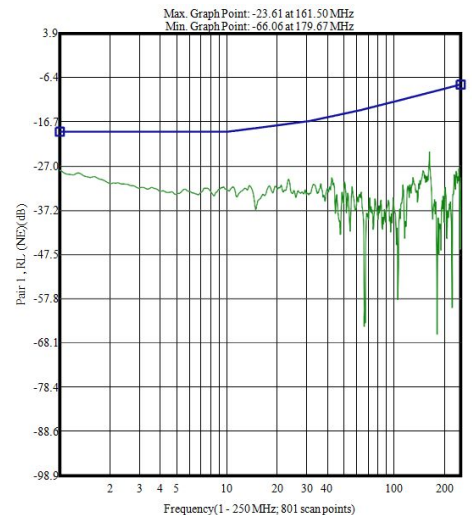

SECURUS CAT6 OUTDOOR ECO CABLE

Key Features

- HDPE Single Coated.
- Full Copper Standard Gauge.
- Electrolytic Grade Copper.
- Sequential Meter Marking.
- 305 Meters Wooden Drum.

Parameter	Details
Product	CAT6 Outdoor Eco Cable
Make	SECURUS
Conductor	Solid Bare Electrolytic Grade Copper
Nominal Conductor Diameter	24 AWG (0.530 ± 0.015 mm)
Insulation	Polyethylene (HDPE)
Pairing	Twisted Into Two Core
No. Of Pair	4, Each Twisted Pair
Color Code	
Pair #1	Orange-White & Orange
Pair #2	Brown-White & Brown
Pair #3	Blue-White & Blue
Pair #4	Green-White & Green
Inner Sheath Material	N.A.
Inner Sheath Color	N.A.
Outer Sheath Material	LDPE
Outer Sheath Color	Black
Approximate OD	6.70 ± 0.50mm

Parameter	Details
Rip Cord	Yes
Sequential Marking	Meter Marking
Cross Filler	HDPE
DC	9.35Ω / 100 Meters
Resistance Unbalance	5% Max
Mutual Capacitance	5.6nf / 100 Meters (Max)
NVP	69%
Impedance	100Ω (± 15Ω)
Worst Cable Skew	45ns / 100 Meters
Installation Temperature	0°C ~ +50°C
Storage Temperature	-20°C ~ +75°C
Operating Temperature	-20°C ~ +60°C
Packing Length	305 Meters
Packing Type	Wooden Drum Packing

Transmission Parameters Per 100M

Frequency MHz	Insertion Loss (dB/305m)	RL (dB)	Next (dB)	PSNext (dB)	Propagation Delay (DELAY)
1	2.10	19.00	65.00	62.00	570.00
4	4.00	19.00	63.00	60.50	552.00
8	5.70	19.00	58.20	55.60	546.73
10	6.30	19.00	56.60	54.00	545.38
16	8.00	18.00	53.20	50.60	543.00
20	9.00	17.50	51.60	49.00	542.05
25	10.10	17.00	50.00	47.30	541.20
31.25	11.40	16.50	48.40	45.70	540.44
62.50	16.50	14.00	43.40	40.60	538.55
100	21.30	12.00	39.90	37.10	537.60
200	31.50	9.00	34.80	31.90	536.55
250	35.90	8.00	33.10	30.20	536.28