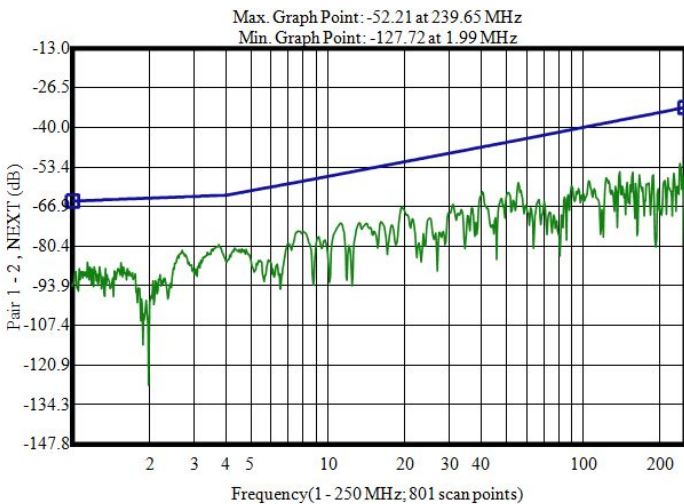

Transmission Parameters Per 100M

Frequency MHz	Insertion Loss (dB/305m)	RL (dB)	Next (dB)	PSNext (dB)	Propagation Delay (DELAY)
1	2.10	19.00	65.00	62.00	570.00
4	4.00	19.00	63.00	60.50	552.00
8	5.70	19.00	58.20	55.60	546.73
10	6.30	19.00	56.60	54.00	545.38
16	8.00	18.00	53.20	50.60	543.00
20	9.00	17.50	51.60	49.00	542.05
25	10.10	17.00	50.00	47.30	541.20
31.25	11.40	16.50	48.40	45.70	540.44
62.50	16.50	14.00	43.40	40.60	538.55
100	21.30	12.00	39.90	37.10	537.60
200	31.50	9.00	34.80	31.90	536.55
250	35.90	8.00	33.10	30.20	536.28