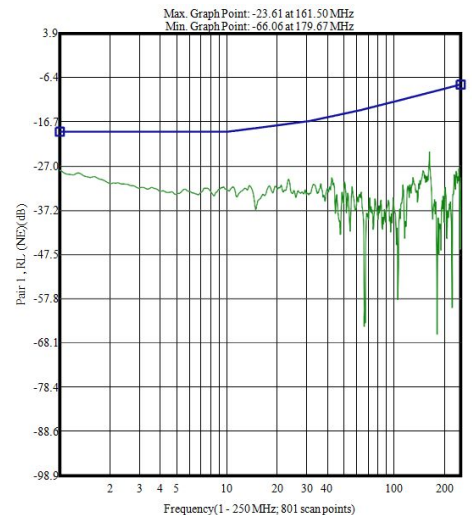

Transmission Parameters Per 100M

Frequency MHz	Insertion Loss (dB/305m)	RL (dB)	Next (dB)	PSNext (dB)	Propagation Delay (DELAY)
1	2.10	19.00	65.00	62.00	570.00
4	4.00	19.00	63.00	60.50	552.00
8	5.70	19.00	58.20	55.60	546.73
10	6.30	19.00	56.60	54.00	545.38
16	8.00	18.00	53.20	50.60	543.00
20	9.00	17.50	51.60	49.00	542.05
25	10.10	17.00	50.00	47.30	541.20
31.25	11.40	16.50	48.40	45.70	540.44
62.50	16.50	14.00	43.40	40.60	538.55
100	21.30	12.00	39.90	37.10	537.60
200	31.50	9.00	34.80	31.90	536.55
250	35.90	8.00	33.10	30.20	536.28