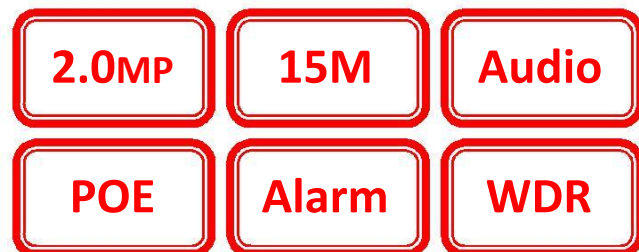

SECURUS SS-NP15DCP-M2

2.0 Megapixel Indoor IP Dome Camera with POE

A Professional 2.0 Megapixel IP Camera Dome. It is **ONVIF** Compliant which means that it will work on all major NVR/HVR. Supports Mobile Viewing on iPhone and Android. It has built-in POE which makes the Installation easy. It is powered by Securusddns for remote viewing. The camera is provided with 2 way Audio and waterproof connector for professional Installation.

SECURUS IPC RANGE
01-01-2015

SPECIAL FEATURE

Conventional

Wide Dynamic Range (WDR)

**WEATHERPROOF
RJ45 CONNECTOR**

**Image only for representation*

| Parameter | Details |
|---------------------------------|--|
| Model | SS-NP15DCP-M2 |
| Make | SECURUS |
| Image Sensor | 1/2.8" Sony Progressive Scan CMOS |
| Image Pixels | 1920 x 1080 Pixels (2.0 MP) |
| Minimum Illumination | 0.01Lux @(F1.2,AGC ON),0Lux with IR |
| Day/Night | Auto (ICR) / Color / Black & White |
| WDR (Wide Dynamic Range) | ≥80db |
| IR LEDs | 2 LED Array |
| IR Distance | 15 ~ 20 Meters |
| Lens Mount | 3.6mm Megapixel Board Lens |
| Network Interface | 10/100 MBPS RJ45 Connector |
| Network Protocol | HTTP, TCP, ARP, RTSP, RTP, UDP, RTCP, SMTP, FTP, DHCP, DNS, DDNS, PPPoE, IPv4/v6, SNMP, QoS, UPnP, NTP |
| Electronic Shutter Speed | Manual/Auto (1/25 ~ 1/100000 S) |
| DDNS Service | FREE DDNS: www.securusddns.com |
| ONVIF Protocol | Supports |
| Video Encoding | H.264 |
| Video Bitrate | 128kbps ~ 8Mbps |
| Video Streams | Main Stream : 1920 x 1080 Sub Stream 1: 720 x 576 |