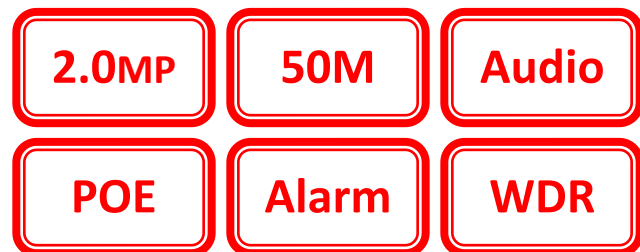

SECURUS SS-NE50L5CP-VF-M2

2.0 MP Motorized Varifocal Outdoor IP Bullet Camera

A Professional 2.0 Megapixel IP Camera Bullet. It is **ONVIF** Compliant which means that it will work on all major NVR/HVR. It supports PoE Function. It comes with a weather-proof connector which is ideal for Outdoor Applications.

SECURUS IPC RANGE
01-04-2016

SPECIAL FEATURE

Conventional

Wide Dynamic Range (WDR)

**WEATHERPROOF
RJ45 CONNECTOR**

**Image only for representation*

Parameter	Details
Model	SS-NE50L5CP-VF-M2
Make	SECURUS
Image Sensor	1/3" Progressive Scan CMOS
Image Pixels	1920 x 1080 Pixels (2.0 MP)
Minimum Illumination	0.01Lux @(F1.2,AGC ON),0Lux with IR
Day/Night	Auto (ICR) / Color / Black & White
WDR (Wide Dynamic Range)	≥80db
IR LEDs	48Pcs φ5mm IR LEDs
IR Distance	50 ~ 60 Meters
Shutter Type	Manual/Auto
Shutter Speed	1/25s ~ 1/100000s
Lens Mount	2.8mm ~ 12.0mm Megapixel Lens
Lens Type	Motorized C-Mount Zoom Lens
Network Interface	10/100 MBPS RJ45 Connector
Network Protocol	HTTP, TCP, ARP, RTSP, RTP, UDP, RTCP, SMTP, FTP, DHCP, DNS, DDNS, PPPoE, IPv4/v6, SNMP, QoS, UPnP, NTP
Electronic Shutter Speed	Manual/Auto (1/25 ~ 1/100000 S)
DDNS Service	FREE DDNS: www.securusddns.com
ONVIF Protocol	Supports

Parameter	Details
Video Encoding	H.264
Video Bitrate	128kbps ~ 8Mbps
Video Streams	Main Stream : 1920 x 1080; 30 FPS Sub Stream 1: 720 x 576; 30 FPS
Audio Input	Yes
Audio Output	Yes
Audio Compression	PCMV/PCMA
Audio Bitrate	64Kbps(G.711) / 16Kpbs(G.726)
Image Setup	Mirror Image/Reverse/Color Settings
Alarm	Motion Detection
Operation Temperature	-10°C ~ +55°C
Operation Humidity	0% ~ 90%
Power Supply	DC12V / 2Amperes
PoE (Power Over Ethernet)	PoE (IEEE802.3af)
IP Rating	IP66
Power Consumption	≤3.5W (Without IR)
Weight	≤1.0 KGs (No HDD)