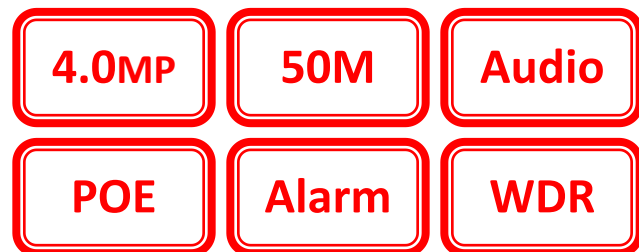

SECURUS SS-NE50L5CP-M4

H.265 4.0 MP Outdoor IP Bullet Camera with POE

A Professional H.265 4.0 Megapixel IP Camera Bullet. It is **ONVIF** Compliant which means that it will work on all major NVR/HVR. It supports PoE Function. It comes with a weather-proof connector which is ideal for Outdoor Applications.

SECURUS IPC RANGE
01-04-2016

SPECIAL FEATURE

Conventional

Wide Dynamic Range (WDR)

**WEATHERPROOF
RJ45 CONNECTOR**

**Image only for representation*

Parameter	Details
Model	SS-NE50L5CP-M4
Make	SECURUS
Image Sensor	1/3" 4.0MP Progressive Scan CMOS
Image Pixels	2592 x 1520 Pixels (4.0 MP)
Minimum Illumination	0.01Lux @(F1.2,AGC ON),0Lux with IR
Day/Night	Auto (ICR) / Color / Black & White
WDR (Wide Dynamic Range)	≥100db
IR LEDs	6 Pcs III Generation LED Array
IR Distance	50 ~ 60 Meters
Lens Mount	8.0mm/12.0mm Megapixel Board Lens
Network Interface	10/100 MBPS RJ45 Connector
Network Protocol	HTTP, TCP, ARP, RTSP, RTP, UDP, RTCP, SMTP, FTP, DHCP, DNS, DDNS, PPPoE, IPv4/v6, SNMP, QoS, UPnP, NTP
Electronic Shutter Speed	Manual/Auto (1/25 ~ 1/100000 S)
DDNS Service	FREE DDNS: www.securusddns.com
ONVIF Protocol	Supports
Video Encoding	H.265/H.264
Video Bitrate	128kbps ~ 8Mbps
Video Streams	Main Stream : 2592 x 1520; 25/30 FPS Sub Stream 1: 720 x 576; 25/30 FPS

Parameter	Details
Audio Input	Yes
Audio Output	Yes
Audio Compression	PCMV/PCMA
Audio Bitrate	64Kbps(G.711) / 16Kpbs(G.726)
Image Setup	Mirror Image/Reverse/Color Settings
Alarm	Motion Detection
Alarm I/O	N.A.
Operation Temperature	-10°C ~ +55°C
Operation Humidity	0% ~ 90%
Power Supply	DC12V / 2Amperes
PoE (Power Over Ethernet)	PoE (IEEE802.3af)
IP Rating	IP66
Power Consumption	≤3.5W (Without IR)
Weight	≤1.0 KGs (No HDD)