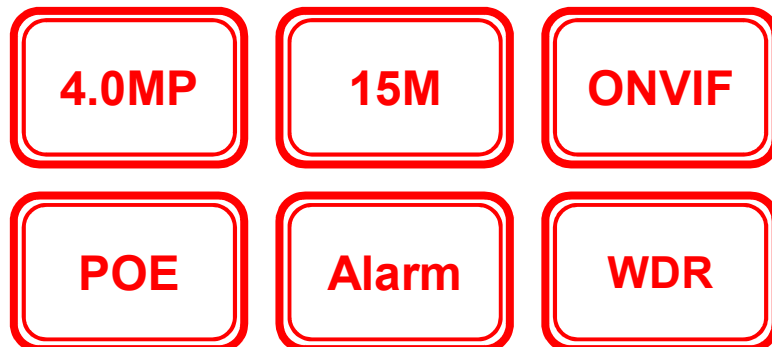

SECURUS SS-NE15DP-M4

5.0 MP/ 4.0 MP Indoor IP Dome Camera

A Professional 5.0/ 4.0 Megapixel IP Camera Dome. It is **ONVIF** Compliant which means that it will work on all major NVR/HVR. It supports PoE Function. It comes with a weather-proof connector which is ideal for Indoor/ Outdoor Applications.

SECURUS IP CAMERA RANGE
01-02-2018

ONVIF PROTOCOL IP CAMERA

IS:13252 (PART-1)/
IEC 60950-1

R-41094587

SPECIAL FEATURE

Conventional

Wide Dynamic Range (WDR)

**WEATHERPROOF
RJ45 CONNECTOR**

Parameter	Details
Model	SS-NE15DP-M4
Make	SECURUS
Image Sensor	1/3" Progressive Scan CMOS
Image Pixels	2704 x 1528 Pixels (4.0 MP)
Minimum Illumination	0.01Lux @ (F1.2,AGC ON),0Lux with IR
Day/Night	Auto (ICR) / Color / Black & White
WDR (Wide Dynamic Range)	≥120db
IR LEDs	SMD IR LED
IR Distance	15 ~ 20 Meters
Shutter Type	Manual/Auto
Shutter Speed	1/25s ~ 1/100000s
Lens Mount	3.6 Megapixel Lens
Lens Type	Board Lens
Network Interface	10/100 MBPS RJ45 Connector
Network Protocol	HTTP, TCP, ARP, RTSP, RTP, UDP, RTCP, SMTP, FTP, DHCP, DNS, DDNS, PPPoE, IPv4/v6, SNMP, QoS, UPnP, NTP
Electronic Shutter Speed	Manual/Auto (1/25 ~ 1/100000 S)
ONVIF Protocol	Supports

Parameter	Details
Video Encoding	H.264 /H.265/H.265+
Video Bitrate	128kbps ~ 8Mbps
Video Streams	Main Stream : 2704 x 1528; 30 FPS Sub Stream 1: 720 x 576; 30 FPS
Audio Input	Yes
Audio Output	Yes
Audio Compression	PCMV/PCMA
Audio Bitrate	64Kbps(G.711) /16Kpbs(G.726)
Image Setup	Mirror Image/Reverse/Color Settings
Alarm	Motion Detection
Operation Temperature	-10°C ~ +55°C
Operation Humidity	0% ~ 90%
Power Supply	DC12V / 2Amperes
PoE (Power Over Ethernet)	PoE (IEEE802.3af)
Power Consumption	≤3.5W (Without IR)
Weight	≤1.0 KGs (No HDD)