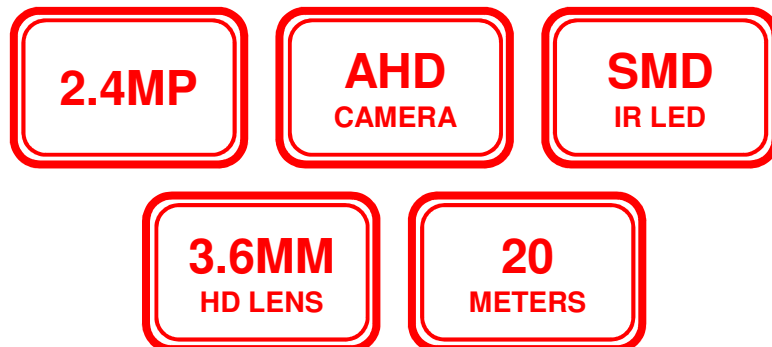

AHD

2.4 MP

CAMERA

SECURUS SS-20L2TP-AHDF-M2.4

2.4 Megapixel AHD IR Plastic Bullet Camera for Outdoor use.

SS-20L2TP-AHDF-M2.4 is 2.4 Megapixel IR Plastic Bullet Camera. AHD Cameras are part of the Latest Revolution in Surveillance Industry. AHD Cameras deliver 2.4 Megapixel resolution over Normal Co-Axial Cables. It supports a transmission distance of up to 500 Meters. Securus AHD Cameras deliver amazing image in both Day and Night Modes.

SECURUS AHD SERIES CAMERA RANGE

01-02-2018

Parameter	Details
Model	SS-20L2TP-AHDF-M2.4
Make	SECURUS
Image Sensor	1/2.7" 2.4 Megapixel Image Sensor
TV System	PAL/NTSC
Video Standard	Compliance with HD-AHD
Effective Pixel	1984 x 1225 Pixels
Video Frame Rate	1984 x 1225 Pixels @ 25FPS
Video Output	1 x BNC Video Out
Video Output Format	AHD, CVI, TVI, CVBS
Lens Mount	3.6mm HD Lens
Day/Night	Auto(ICR)/Color/BW
BLC	Auto
AWB	Auto
IR Distance	20 Meters
LED Wavelength	18 SMD IR LED
Minimum Illumination	0.01 Lux/ F1.2 (AGC ON)
Noise Reduction	2D/3D
Synchronization	Internal
Electronic Shutter Speed	1/25 - 1/50,000 seconds
Transmission	500 Meters @ 75-3 Coaxial Cable
Power Supply	12V DC ±10%
Operation Temperature	-10 to 85 deg. C (Humidity: 95% max)
IP Rating	IP66 (Plastic Body)