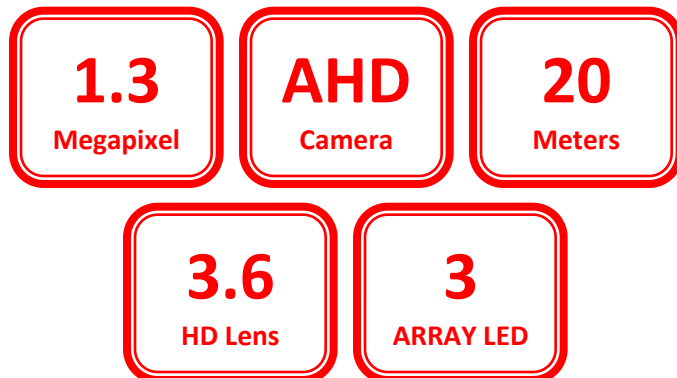

**AHD**

ANALOGUE HIGH DEFINITION  
RESOLUTION: 1.3 MEGAPIXELS

## **SECURUS SS-20L2T-AHD-M1.3**

1.3 Megapixel AHD IR Bullet Camera for Outdoor Use.

SS-20L2T-AHD-M1 is 1.3 Megapixel IR Bullet Camera. AHD Cameras are part of the Latest Revolution in Surveillance Industry. AHD Cameras deliver 1.3 Megapixel resolution over Normal Co-Axial Cables. It supports a transmission distance of up to 500 Meters. Securus AHD Cameras deliver amazing image in both Day and Night Modes.

**SECURUS 'AHD' SERIES CAMERA RANGE**  
**01/01/2015**

Parameter	Details
<b>Model</b>	SS-20L2T-AHD-M1.3
<b>Make</b>	<b>SECURUS</b>
<b>Image Sensor</b>	S-DIS 1/4 1.3 Megapixel Image Sensor
<b>TV System</b>	PAL/NTSC
<b>Video Standard</b>	Compliance with HD-AHD
<b>Effective Pixel</b>	1280 x 960 Pixels
<b>Video Frame Rate</b>	1280 x 960 Pixels @ 25FPS
<b>Video Output</b>	1 x BNC HD-AHD Video Out
<b>Lens Mount</b>	3.6mm HD Lens (Optional)
<b>Day/Night</b>	Auto(ICR)/Color/BW
<b>IR Distance</b>	20 Meters
<b>LED Wavelength</b>	3 IR LED Array
<b>Minimum Illumination</b>	0.01 Lux/ F1.2 (AGC ON)
<b>Noise Reduction</b>	2D/3D
<b>Synchronization</b>	Internal
<b>Electronic Shutter Speed</b>	4/25 - 1/45,000 seconds
<b>Transmission</b>	500 Meters @ 75-3 Coaxial Cable
<b>Power Supply</b>	12V DC ±10%
<b>Operation Temperature</b>	-10 to 50 deg. C (Humidity: 95% max)
<b>Ingress Protection</b>	IP66 *Specifications can change without prior notice.