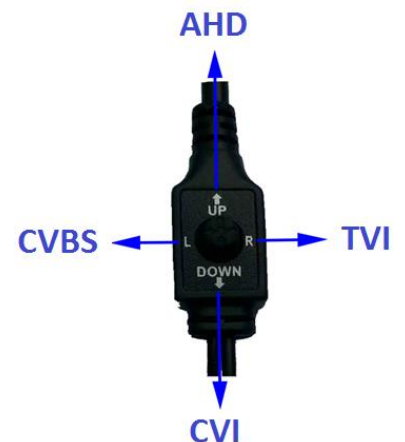

# AHD

**All IN ONE (AHD+HDTVl+HDCVl+ANALOG)**

**ANALOGUE HIGH DEFINITION  
RESOLUTION: 1.3 MEGAPIXELS**

## **SECURUS SS-15DX-AHD-M1.3**

1.3 Megapixel AHD IR Dome Camera for Indoor Use.

SS-15DX-AHD-M1.3 is 1.3 Megapixel IR Dome Camera. AHD Cameras are part of the Latest Revolution in Surveillance Industry. AHD Cameras deliver 1.3 Megapixel resolution over Normal Co-Axial Cables. It supports a transmission distance of up to 500 Meters. Securus AHD Cameras deliver amazing image in both Day and Night Modes.

**SECURUS 'AHD' SERIES CAMERA RANGE**  
01/01/2016

<b>Parameter</b>	<b>Details</b>
<b>Model</b>	SS-15DX-AHD-M1.3
<b>Make</b>	<b>SECURUS</b>
<b>Image Sensor</b>	S-DIS 1/4 1.3 Megapixel Image Sensor
<b>TV System</b>	PAL/NTSC
<b>Video System</b>	AHD/CVI/TVI/CVBS(4 in 1)
<b>Effective Pixel</b>	1.3MP,1280 x 960 Pixels
<b>Image Resolution</b>	960P
<b>Synchronization</b>	Internal
<b>Scanning System</b>	Progressive Scan
<b>Lens Mount</b>	2MP HD 2.8mm Fixed Lens
<b>Infrared LED</b>	14 $\mu$ x 18PCS
<b>Infrared Distance</b>	15 ~ 20M
<b>Day/Night</b>	IR Cut Filter With Auto Switch
<b>White Balance</b>	Auto
<b>Gain Control</b>	Auto
<b>Noise Reduction</b>	DNR
<b>Picture Adjustment</b>	YES
<b>WDR</b>	YES
<b>OSD Support</b>	YES