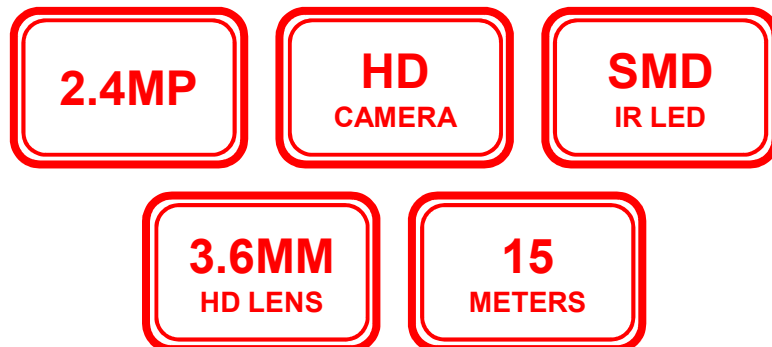

HD

2.4 MP

CAMERA

SECURUS SS-15D-AHDF-M2.4

2.4 Megapixel HD IR Dome Camera for Indoor use.

SS-15D-AHDF-M2.4 is 2.4 Megapixel IR Dome Camera. HD Cameras are part of the Latest Revolution in Surveillance Industry. HD Cameras deliver 2.4 Megapixel resolution over Normal Co-Axial Cables. It supports a transmission distance of up to 500 Meters. Securus HD Cameras deliver amazing image in both Day and Night Modes.

SECURUS AHD SERIES CAMERA RANGE
01-02-2018

Parameter	Details
Model	SS-15D-AHDF-M2.4
Make	SECURUS
Image Sensor	1/2.7" 2.4 Megapixel Image Sensor
TV System	PAL/NTSC
Video Standard	Compliance with HD-AHD
Effective Pixel	1984 x 1225 Pixels
Video Frame Rate	1984 x 1225 Pixels @ 25FPS
Video Output	1 x BNC Video Out
Video Output Format	AHD, CVI, TVI, CVBS
Lens Mount	3.6mm HD Lens
Day/Night	Auto(ICR)/Color/BW
BLC	Auto
AWB	Auto
IR Distance	15 Meters
LED Wavelength	18 SMD IR LED
Minimum Illumination	0.01 Lux/ F1.2 (AGC ON)
Noise Reduction	2D/3D
Synchronization	Internal
Electronic Shutter Speed	1/25 - 1/50,000 seconds
Transmission	500 Meters @ 75-3 Coaxial Cable
Power Supply	12V DC ±10%
Operation Temperature	-10 to 85 deg. C (Humidity: 95% max)