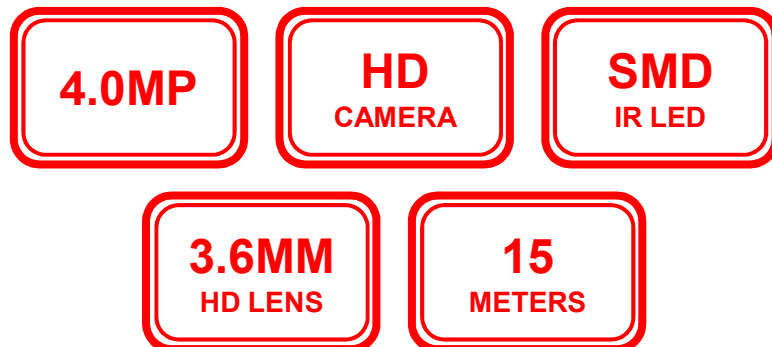

**HD**  

---

**4.0 MP**  

---

**CAMERA**

**SECURUS SS-15D-AHD-M4**

4.0 Megapixel HD IR Dome Camera for Indoor use.

SS-15D-AHD-M4 is 4.0 Megapixel IR Dome Camera. HD Cameras are part of the Latest Revolution in Surveillance Industry. HD Cameras deliver 4.0 Megapixel resolution over Normal Co-Axial Cables. It supports a transmission distance of up to 500 Meters. Securus HD Cameras deliver amazing image in both Day and Night Modes.

SECURUS AHD SERIES CAMERA RANGE  
01-02-2018

Parameter	Details
<b>Model</b>	SS-15D-AHD-M4
<b>Make</b>	<b>SECURUS</b>
<b>Image Sensor</b>	1/2.7" 4.0 Megapixel Image Sensor
<b>TV System</b>	PAL/NTSC
<b>Video Standard</b>	Compliance with HD-AHD
<b>Effective Pixel</b>	2704 x 1528 Pixels
<b>Video Frame Rate</b>	2704 x 1528 Pixels @ 25FPS
<b>Video Output</b>	1 x BNC Video Out
<b>Video Output Format</b>	AHD, CVI, TVI, CVBS
<b>Lens Mount</b>	3.6mm 4.0MP HD Lens
<b>Day/Night</b>	Auto(ICR)/Color/BW
<b>BLC</b>	Auto
<b>AWB</b>	Auto
<b>IR Distance</b>	15 Meters
<b>LED Wavelength</b>	18 SMD IR LED
<b>Minimum Illumination</b>	0.01 Lux/ F1.2 (AGC ON)
<b>Noise Reduction</b>	2D/3D
<b>Synchronization</b>	Internal
<b>Electronic Shutter Speed</b>	1/25 - 1/50,000 seconds
<b>Transmission</b>	500 Meters @ 75-3 Coaxial Cable
<b>Power Supply</b>	12V DC ±10%
<b>Operation Temperature</b>	-10 to 85 deg. C (Humidity: 95% max)