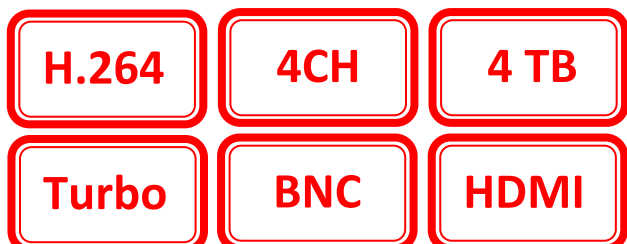

SECURUS SS-0404ASL-AHD-M1

4 Channels 720P Standalone DVR with HDMI

A Professional 4 Channels H.264 Hardware Compression Standalone. Supports Mobile Viewing on iPhone and Android Mobiles via **REYES** Application. You can format HDD and control entire device using the mobile application. It has one of the easiest Playback and Backup modes. Hence, the Device is very User Friendly.

SECURUS NVR RANGE
01-05-2016